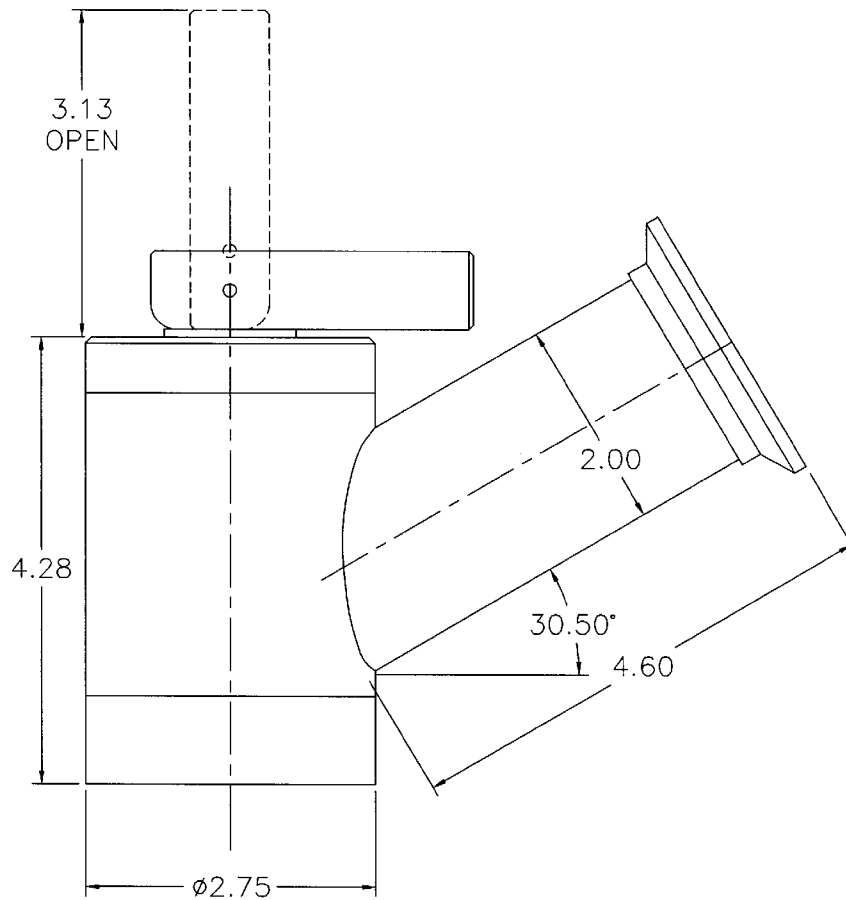

V2000 VACUUM VALVE SERIES

Model V2165-30-50

- Valve Operator, 2" Size

FEATURES

- 2" ISO Flange NW 50

APPLICATIONS

- Piping and Flexlines
- Vacuum Insulated Piping Systems
- MRI Magnet Vacuum Containers
- Cryogenic Dewars
- Cold Boxes