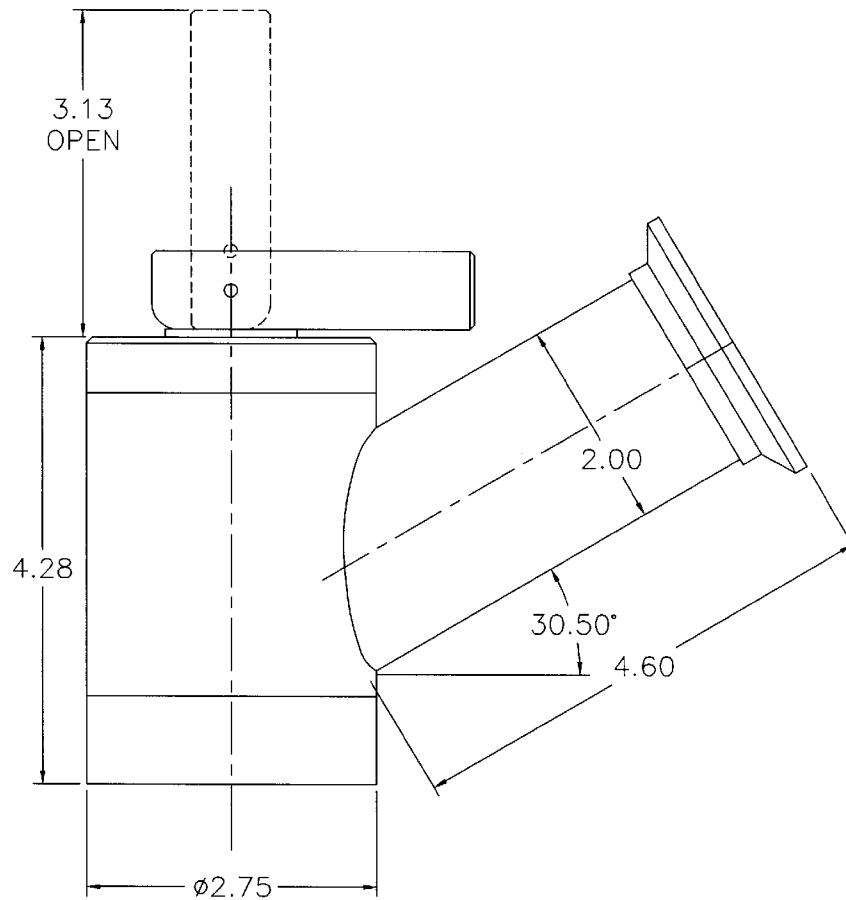

V2000 VACUUM VALVE SERIES

Model V2165-30-50

- Valve Operator, 2" Size

FEATURES

- 2" ISO Flange NW 50

APPLICATIONS

- Piping and Flexlines
- Vacuum Insulated Piping Systems
- MRI Magnet Vacuum Containers
- Cryogenic Dewars
- Cold Boxes