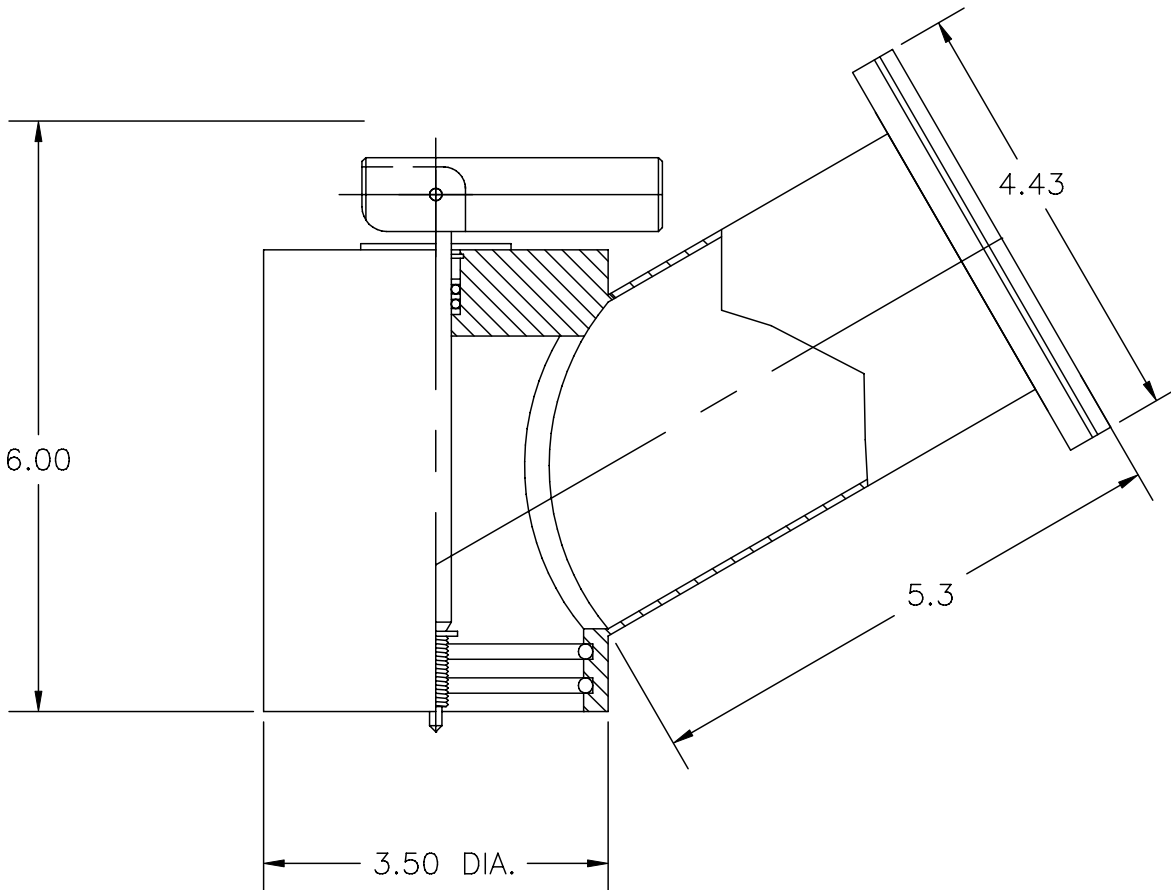

V1000 VACUUM VALVE SERIES

Model V1245-3-80

• 3" Valve Operator

FEATURES

- KF80 flange

APPLICATIONS

- Piping and Flexlines
- Vacuum Insulated Piping Systems

CRYOGENIC VALVES and VACUUM COMPONENTS