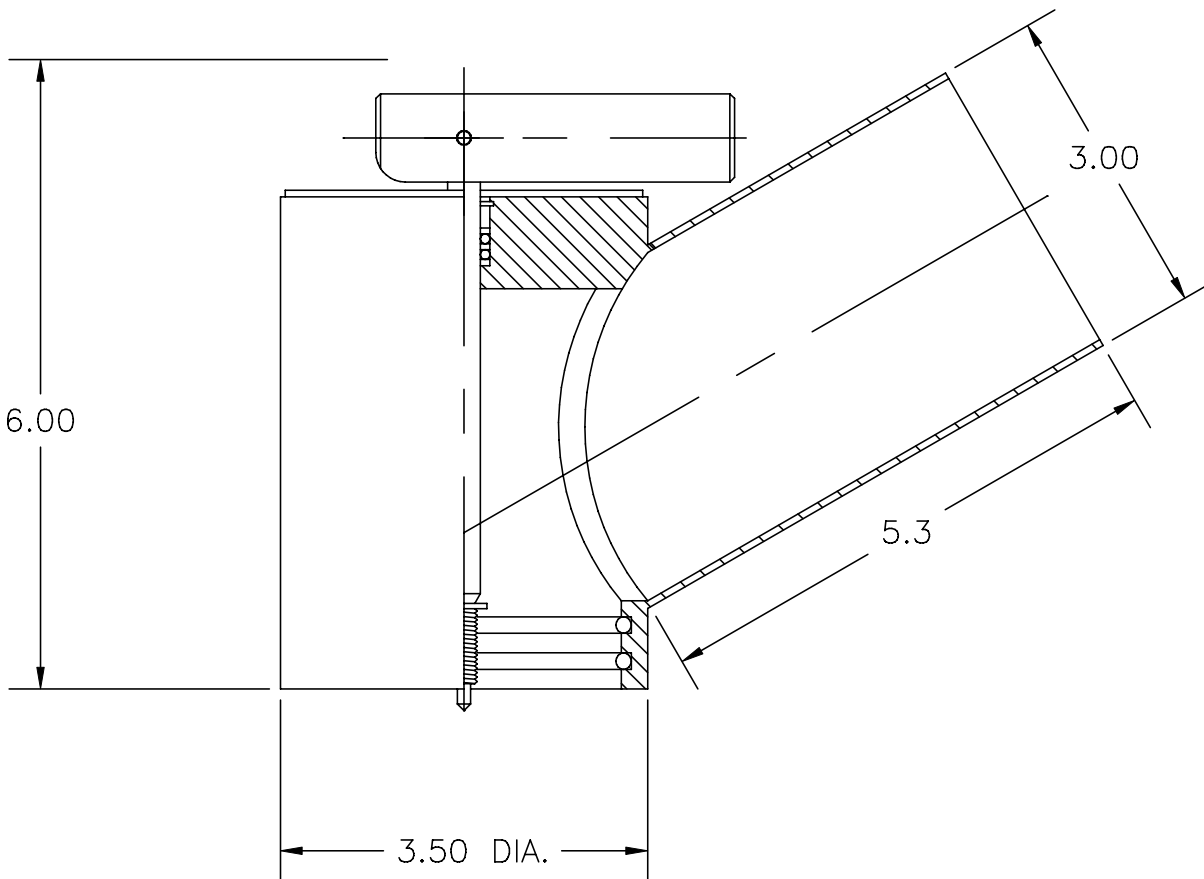

V1000 VACUUM VALVE SERIES

Model V1245-2

• 3" Valve Operator

APPLICATIONS

- Piping and Flexlines
- Vacuum Insulated Piping Systems

CRYOGENIC VALVES and VACUUM COMPONENTS

sales@cryocomp.com ▼ 276.728.2064 ▼ www.cryocomp.com