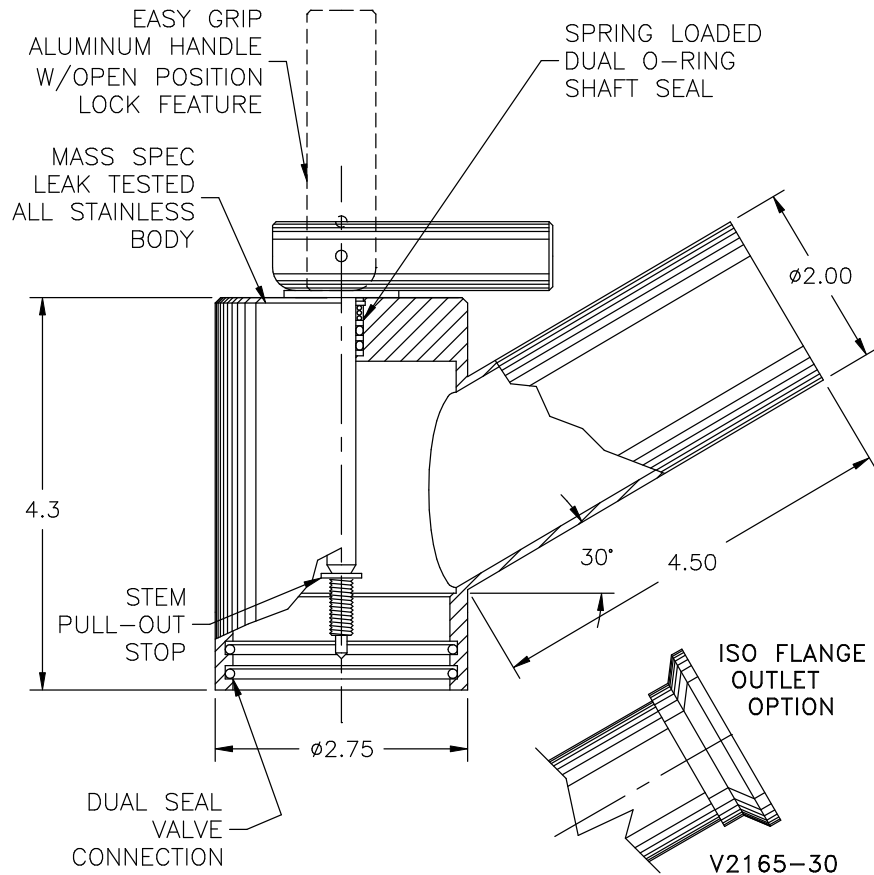

V2000 VACUUM SEAL-OFF VALVE AND OPERATOR SERIES

V2000 Series Operator

The V2000 valve operator is the connection between the V2000 seal-off valve and the vacuum pump. This tool removes and replaces the seal plug during the pump down operation using a tight seal at the body junction and a spring loaded, redundant seal on the shaft. TC vacuum tube ports and ISO flange outlets are available as options.